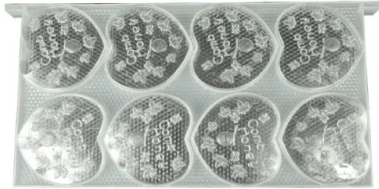

## Heart Shape Comb Honey Frame And Honeycomb Cassette

Item Number: CHC-01