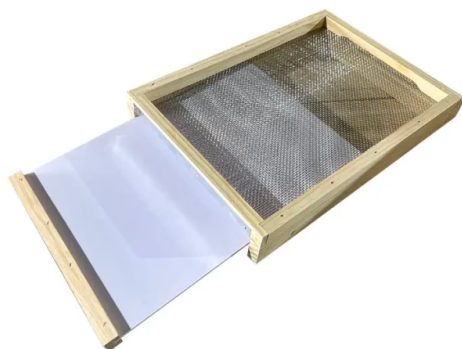

HONESTBEE

Hive Components Catalog

Contact us for more catalogs of [Hive Management](#), [Beeswax Processing Equipment](#), [Hives & Components](#), [Honey Processing Equipment](#), etc.

HONESTBEE

COMPANY PROFILE

Item Number: HBB-04

Introduction

Optimize hive health with the Australian pine wood screen bottom board. Enhances ventilation, pest control, and hive inspection for Langstroth hives.

[Learn More](#)

Parameter	Value
Material	Pine wood KNOT FREE
10 FRAME Size	535*405*75mm
8 FRAME Size	535*355*75mm
Assembly	Assembled

Solid Bottom Board Australian Pine Wood Langstroth Bottom Board For Wholesale

Item Number: HBB-03

Introduction

Solid bottom board for Langstroth hives, made from durable Australian pine wood. Enhances hive stability, ventilation, and inspection ease. Custom sizes available.

Inner Beehive Cover For Beekeeping Bee Hive Inner Cover

Item Number: BHC-02

Introduction

Enhance hive efficiency with our durable inner beehive cover. Insulates, ventilates, and protects bees, ensuring optimal hive conditions for healthier colonies.