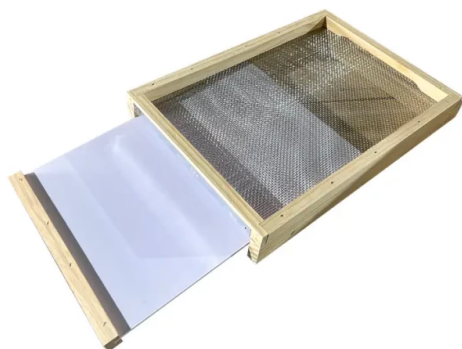

Australian Pine Wood Langstroth Screen Bottom Board For Wholesale

Item Number: HBB-04

Introduction

Optimize hive health with the Australian pine wood screen bottom board. Enhances ventilation, pest control, and hive inspection for Langstroth hives.

[Learn More](#)

Parameter	Value
Material	Pine wood KNOT FREE
10 FRAME Size	535*405*75mm
8 FRAME Size	535*355*75mm
Assembly	Assembled