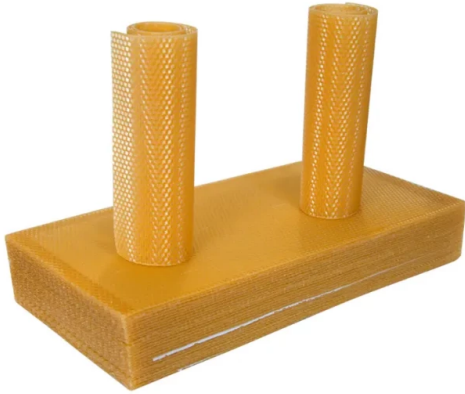

Beeswax Foundation Sheets Beehive Foundation For Wholesale

Item Number: BFS-01

Introduction

Beeswax foundation sheets: 100% natural, eco-friendly, customizable sizes. Essential for beekeeping, crafting, and sustainable living. Boost hive health today!

[Learn More](#)

| Parameter | Specification |
|---------------|-----------------------------------|
| Material | Natural beeswax |
| Size | 41.5 x 19.5 cm |
| Weight | 75g/sheet |
| Customization | Size and weight can be customized |