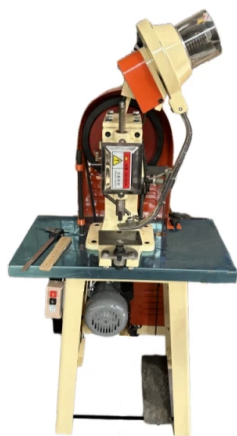

Frame Eyelets Assembly Machine Bee Frame Eyelets Fitting Machine Eyelets Machine

Item Number: BFEM-1

Introduction

Optimize beekeeping with the Bee Frame Eyelets Fitting Machine – high-speed, precision assembly for durable, reliable hive frames. Customizable for efficiency.

[Learn More](#)

Parameter	Specification
Function	Assemble eyelets into side bar of beehive frames
Voltage	Single phase 220V 50Hz
Power	0.37 kW
Efficiency	15 pcs/minute