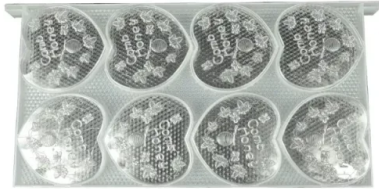

Heart Shape Comb Honey Frame And Honeycomb Cassette

Item Number: CHC-01

Introduction

Discover heart-shaped comb honey frames for Apis Mellifera! Perfect for gifts, sustainable beekeeping, and direct sales. Lightweight, food-grade, easy harvest. Shop now!

[Learn More](#)

Parameter	Value
Species	Apis Mellifera
Size	48.4*23.4*44cm
Shape	Heart shape
Weight	935g/pc
Includes	One frame + 16 heart shape cassettes