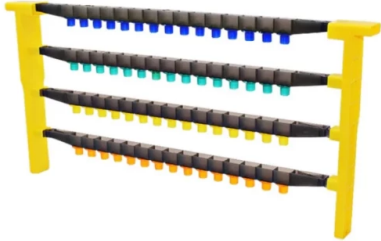

Jzbz Langstroth Queen Rearing Frame For Beekeeping

Item Number: QRK-3

Introduction

Optimize queen rearing with Langstroth Frame & Starter Kit. Durable, efficient, and easy to use for healthy bee colonies. Order now!

[Learn More](#)

Parameter	Specification
Product Name	Langstroth Queen Rearing Frame with JZBZ Cups
Set Includes	2PCS Frame Bars, 4PCS Cell Bar Holder, 60PCS Cell Cups (Random color)
Cell Bar Capacity	Each cell bar holds up to 15 cell cups
Total Capacity	Frame holds a total of 60 queen cell cups
Material	Premium plastic, strong, wear-resistant, non-toxic
Design Features	Linear design with 15 holes, cylindrical cell cup shape, snug fit in frame sides
Installation	Quick and easy to assemble, snap-together frame pieces
Usage	Designed for incubating queen bees, compatible with Langstroth standard
Transportation	Connected cell bars, convenient and secure for transport