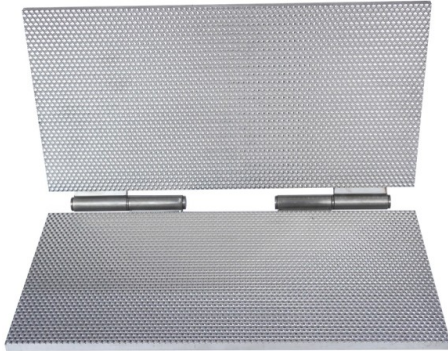

Notebook Style Beeswax Foundation Mould Wax Foundation Mold

Item Number: WFM-08

Introduction

Explore durable aluminum alloy wax foundation moulds for beeswax combs. Available in 42*22cm & 42*27cm sizes, with 5.4mm or 4.9mm

[Learn More](#)

Parameter	Value
Material	Aluminum alloy
Size version	42*22cm, 42*27cm
Cell size	5.4mm or 4.9mm