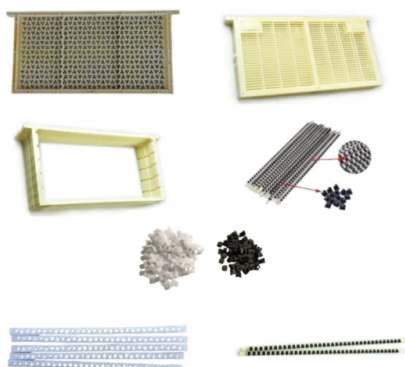

Queen Rearing Kit Complete No Graft Beekeeping System For Queen Rearing

Item Number: QRK-4

Introduction

Optimize your beekeeping with the Queen Rearing Kit. Efficiently rear queens and produce royal jelly. High-quality, versatile, and easy to use.

[Learn More](#)

Component	Quantity	Description
Queen Rearing Frame (wax-coated)	1	Size: 485mm * 482mm * 230mm
Queen Bee Controller	1	-
Bee Cell Strips	27	Includes 900 Black Removal Bottoms
Royal Jelly Frames	3	-
Queen Cell Bars (Royal Jelly Bars)	12	-
Queen Cell Bars with thin wooden strips	2	Wooden strips for added strength, mainly used for queen rearing
Single Cell Cups	70	-
Black Removal Bottom	70	-
Cell Protector Cages	0	Not included