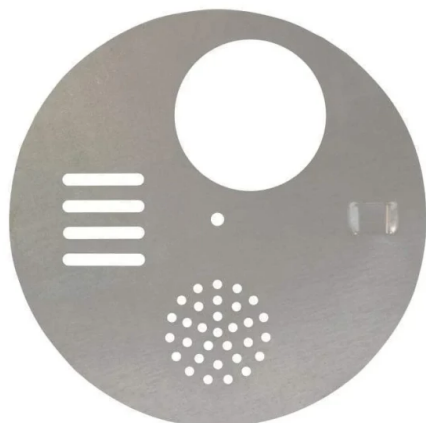

Steel Round Disc Entrance Reducer For Flexzion Bee Hive Nuc Box Gate

Item Number: HE-03

Introduction

Enhance hive management with the Steel Entrance Disc. Durable, versatile, and easy to install, it controls bee traffic, ensures ventilation, and boosts hive security. Perfect for all beekeepers.

[Learn More](#)

Parameter	Details
Material	Galvanized steel metal or stainless steel
Available Sizes	Diameter 68mm or 125mm
Application	Control traffic on any hive
Features	Wide variety of applications in one piece of equipment
Mounting	Simply mount with a screw (not included)
Design Options	Open Access, Queen Excluder, Ventilation, Closed