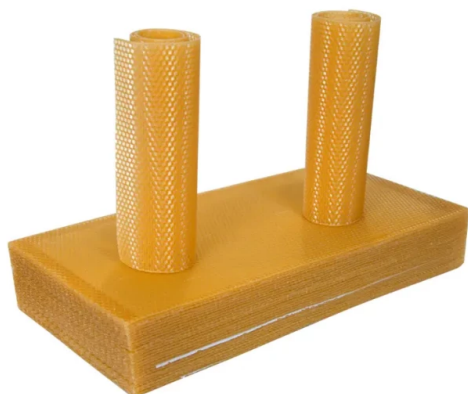

[Learn More](#)

Parameter	Description
Material	Made of stainless steel, which is sturdy and difficult to bend or break.
Use	Great for lifting frames and scraping off excess wax or propolis on frames and hive walls.
Durability	Thick, strong feel with an ideally sized handle, easy to store in beekeeping jacket pockets, smoker, or tool box.
Features	Double beveled edges for scraping propolis, hook end for pulling frames without damaging equipment.
Value	Combination of price and features make this tool a preferred choice.

[Learn More](#)

Parameter	Specification
Material	Fir wood
Thickness of timber	18mm
Bee Box Length	805mm (can be customized)
Vertical height	280mm
Top bars	24 pcs (can be customized)
Frame Size	Length 48cm, Width 3.2cm, Thickness 2cm

Metal Bee Hive Stand Bee Box Stand For Beekeeping

Item Number: HST-03

Introduction

Elevate bee hives with our durable metal bee box stand. Protects from pests, moisture, and enhances air circulation. Perfect for beekeepers.

[Learn More](#)

Parameter	Specification
Material	Iron with black paint
Size	56cm(L)*42cm(W)*40cm(H)

Beeswax Foundation Sheets Beehive Foundation For Wholesale

Item Number: BFS-01

Introduction

Beeswax foundation sheets: 100% natural, eco-friendly, customizable sizes. Essential for beekeeping, crafting, and sustainable living. Boost hive health today!