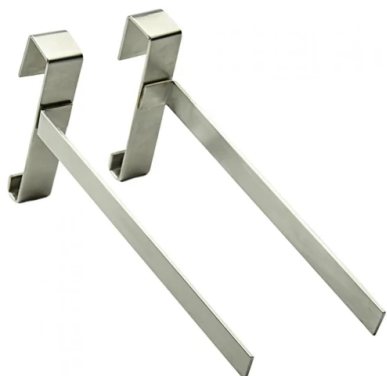

Langstroth Honey Bee Box Hive Boxes For Different Depths

Item Number: BHB-01

Introduction

Discover Langstroth bee hive boxes, essential for modern beekeeping. Modular design for brood and honey storage, durable Fir/Pine wood, customizable options. Perfect for hobbyists and professionals.

[Learn More](#)

Parameter	Options/Details
Material	Fir wood or Pine wood
Size	10 frame or 8 frame
Depth of bee box	Full depth size, medium size, shallow size, WSP size, and so on
Joint Type	Finger joints or dovetail joints
Pre-drill Holes	Yes
Handles	With concave handles
Customization Options	Can be customized, including wax coating and painting

Stainless Steel Beekeeping Racks Beehive Frame Holder Inspection Bracket Frame Perch For Beekeeping

Item Number: BFP-02

Introduction

Optimize hive inspections with Stainless Steel Beekeeping Racks. Securely holds 5 frames, durable, rust-resistant, and ergonomic. Perfect for efficient beekeeping.