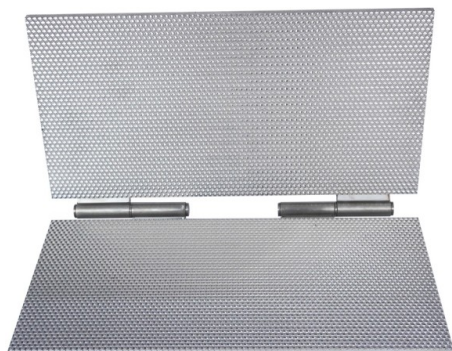

Item Number: WFM-08

Introduction

Explore durable aluminum alloy wax foundation moulds for beeswax combs. Available in 42*22cm & 42*27cm sizes, with 5.4mm or 4.9mm

[Learn More](#)

| Parameter | Value |
|--------------|------------------|
| Material | Aluminum alloy |
| Size version | 42*22cm, 42*27cm |
| Cell size | 5.4mm or 4.9mm |

[Learn More](#)

| Parameter | Specification |
|-----------------------|---|
| Material | Aluminum alloy |
| Roller length version | 250mm, 310mm, 450mm (can be customized) |
| Cylinder diameter | 86mm |
| Cell size | 5.4mm or 4.9mm (can be customized) |
| Capacity | 300-600pcs/hour |