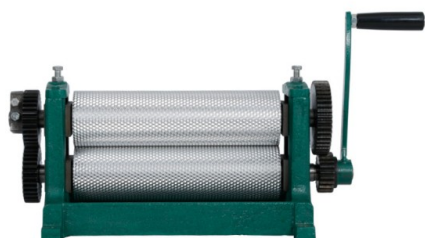

Item Number: WFM-08

Introduction

Explore durable aluminum alloy wax foundation moulds for beeswax combs. Available in 42*22cm & 42*27cm sizes, with 5.4mm or 4.9mm

[Learn More](#)

| Parameter | Value |
|--------------|------------------|
| Material | Aluminum alloy |
| Size version | 42*22cm, 42*27cm |
| Cell size | 5.4mm or 4.9mm |

Manual Beeswax Comb Foundation Machine Wax Foundation Mill Embossing Machine

Item Number: WFM-02

Introduction

Boost beekeeping efficiency with our wax foundation machine. Produces 300-600 uniform sheets/hour. Customizable sizes, durable aluminum alloy. Ideal for healthy hives & increased honey production.

[Learn More](#)

| Parameter | Specification |
|-----------------------|---|
| Material | Aluminum alloy |
| Roller length version | 250mm, 310mm, 450mm (can be customized) |
| Cylinder diameter | 86mm |
| Cell size | 5.4mm or 4.9mm (can be customized) |
| Capacity | 300-600pcs/hour |